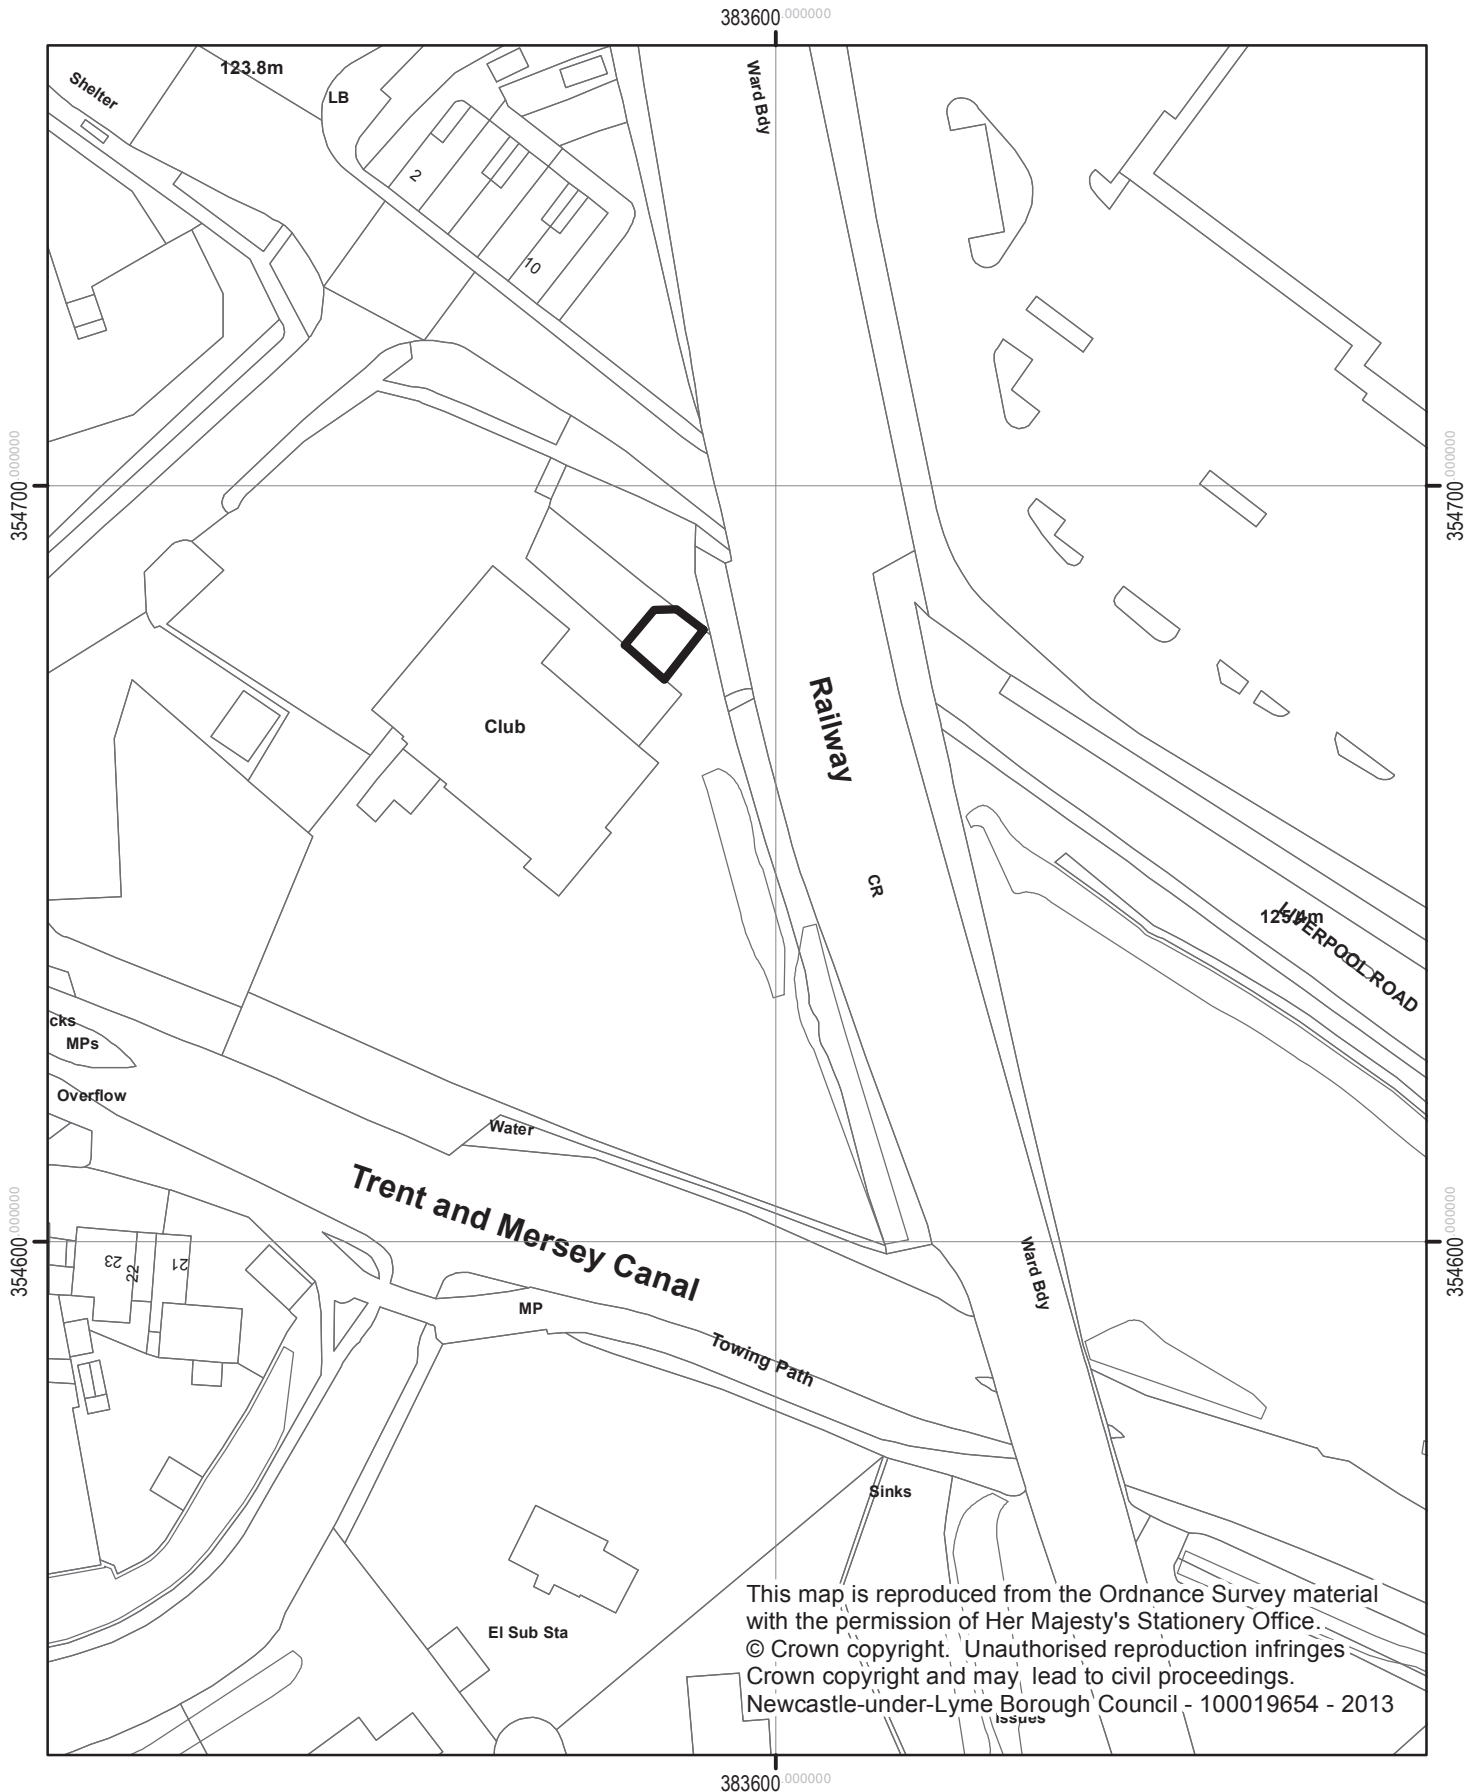

15/00704/FUL
Kidsgrove Working Man's Club,
Hardingswood Road, Kidsgrove

NEWCASTLE-UNDER-LYME
BOROUGH COUNCIL

This map is reproduced from the Ordnance Survey material with the permission of Her Majesty's Stationery Office.
© Crown copyright. Unauthorised reproduction infringes Crown copyright and may lead to civil proceedings.
Newcastle-under-Lyme Borough Council - 100019654 - 2013